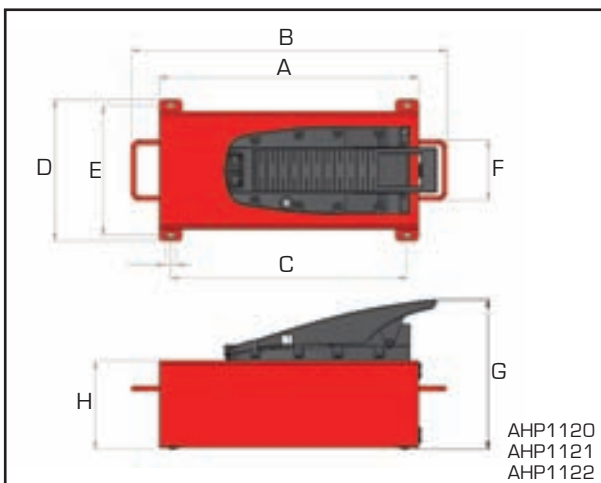

C

Working pressure 700 Bar

Operates from standard 7 Bar air supply

Compact, lightweight & powerful

Model number	Dimensions in mm								
	A	B	C	D	E	F	G	H	
AHP1120	365	*	237	157	66-90	*	210	125	
AHP1121	420	*	380	240	220	*	223	114	
AHP1122	464	560	*	210	*	108	274	158	
AHP1141	420	*	380	240	220	*	265	114	
AHP1142	464	560	*	210	*	*	315	158	