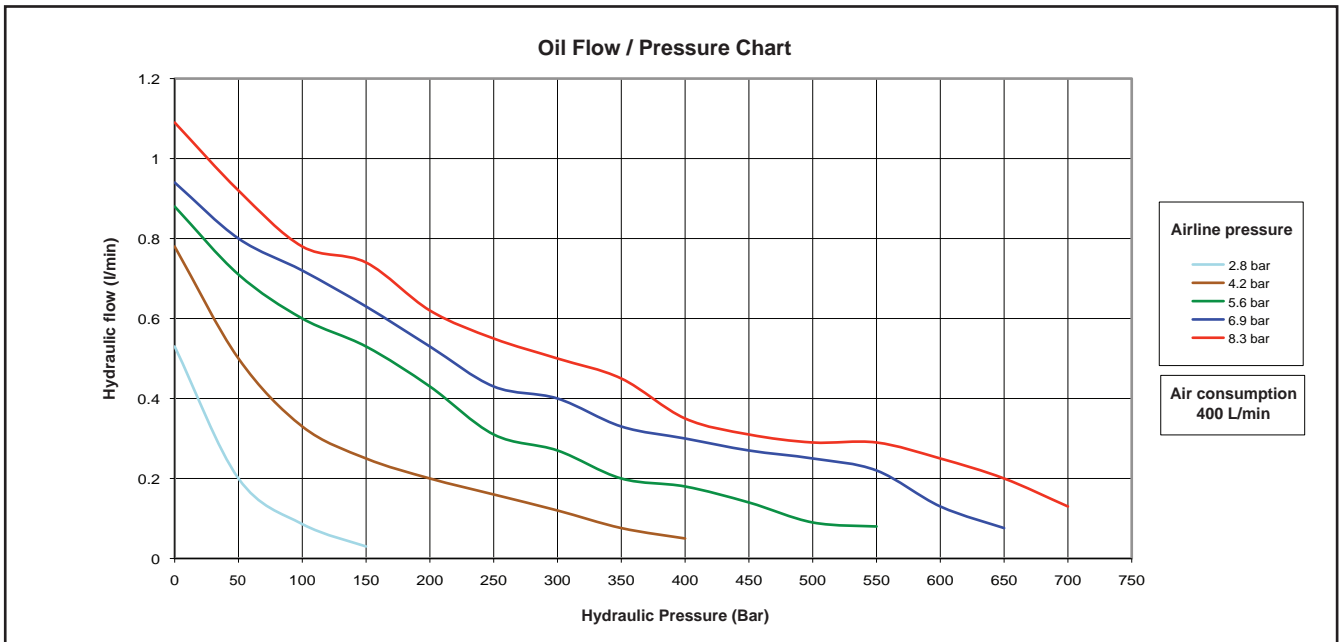

C

Working pressure 700 Bar

Operates from standard 7 Bar air supply

Compact, lightweight & powerful

Model number	Dimensions in mm								
	A	B	C	D	E	F	G	H	
AHP1120	365	*	237	157	66-90	*	210	125	
AHP1121	420	*	380	240	220	*	223	114	
AHP1122	464	560	*	210	*	108	274	158	
AHP1141	420	*	380	240	220	*	265	114	
AHP1142	464	560	*	210	*	*	315	158	