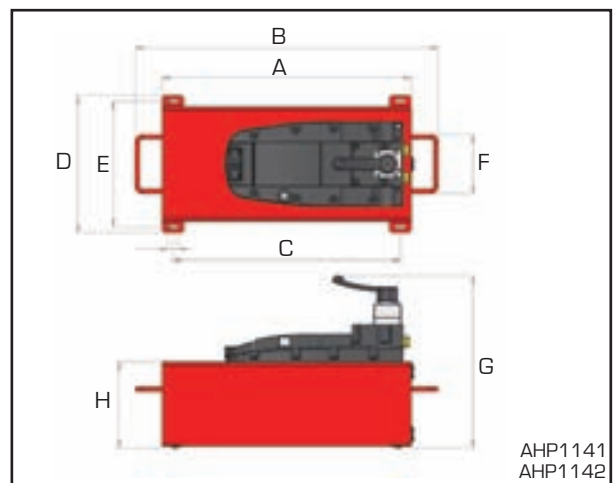

C

Working pressure 700 Bar

Operates from standard 7 Bar air supply

Compact, lightweight & powerful

Model number	Dimensions in mm								
	A	B	C	D	E	F	G	H	
AHP1120	365	*	237	157	66-90	*	210	125	
AHP1121	420	*	380	240	220	*	223	114	
AHP1122	464	560	*	210	*	108	274	158	
AHP1141	420	*	380	240	220	*	265	114	
AHP1142	464	560	*	210	*	*	315	158	